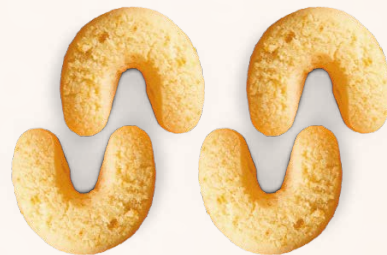

Our Products

Family recipes, flavorful and nutritious. Our products are made with 100% natural ingredients, as it should be! Free of preservatives, artificial flavors, artificial color and emulsifiers.

Very convenient and easy baking,
ideal for all moments!

Cheese Bread

Chipa

Big/Small 3 Cheese Breadstick